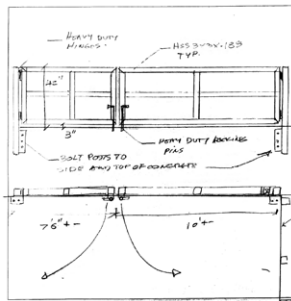

Custom Swing Gate for Outdoor Loading Dock
Warehouse

Scarborough, ON

Project Overview

This warehouse in Scarborough had safety concern having forklifts operating around a dock plate. This outdoor loading dock did not have any safety barriers so there was a concern that forklifts could easily drive over the edge.