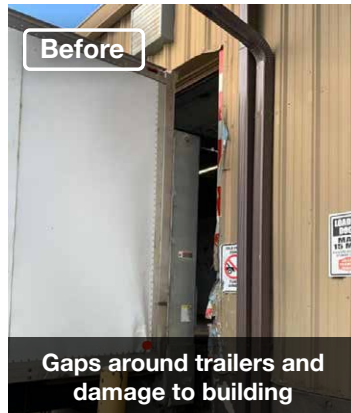

Adjustable Head Curtain Dock Seals with Velcro Splits

Calgary Farmers' Market

Calgary, AB

No dock seals

Gaps around trailers and damage to building

Created an adequate mounting surface for dock seals

Adjustable Head Curtain Dock Seals with Velcro splits, wear flaps and yellow guide strips

Project Overview

The Calgary Farmers' Market had a significant problem with their loading dock doors. There were no existing dock seals, which led to large gaps around trailers during loading and unloading. This gap posed a risk of letting in birds, bugs, pests, dust, dirt, and other contaminants. Additionally, the building was being damaged by trucks backing up too far, making it look terrible from the customer parking area.

To solve this problem, the Calgary Farmers' Market contacted Northern Dock Systems. Their solution was to add Blue Giant Adjustable Head Curtain Dock Seals (BG200) to seal up the gaps and protect the building from trucks. However, the corrugated wall paneling prevented the technicians from mounting the dock seals flush with the building. Therefore, we worked with the Market and their preferred contractor to create an adequate mounting surface for the dock seals and repair the damage.

The new dock seals come with an adjustable head curtain with Velcro splits to accommodate various trailer heights. The hi-vis yellow guide strips make it easier for trucks to align with the doors. Moreover, the 4" wear flaps provide three layers of fabric protection on these dock seals, making them long-lasting.