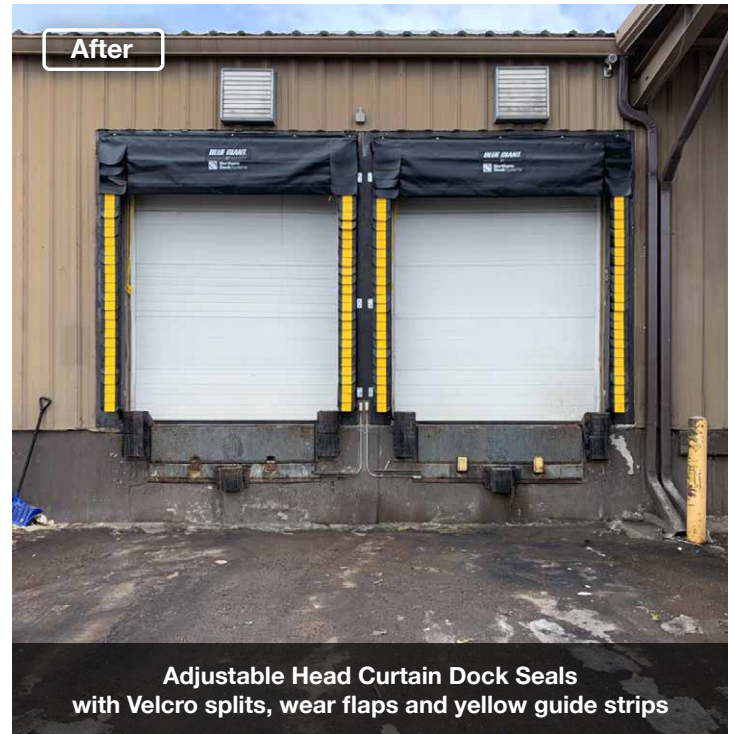

Adjustable Head Curtain Dock Seals with Velcro Splits

Calgary Farmers' Market

Calgary, AB

No dock seals

Gaps around trailers and damage to building

Created an adequate mounting surface for dock seals

Adjustable Head Curtain Dock Seals with Velcro splits, wear flaps and yellow guide strips

Project Overview

The Calgary Farmers' Market had a significant problem with their loading dock doors. There were no existing dock seals, which led to large gaps around trailers during loading and unloading. This gap posed a risk of letting in birds, bugs, pests, dust, dirt, and other contaminants. Additionally, the building was being damaged by trucks backing up too far, making it look terrible from the customer parking area.

To solve this problem, the Calgary Farmers' Market contacted Northern Dock Systems. Their solution was to add Blue Giant Adjustable Head Curtain Dock Seals (BG200) to seal up the gaps and protect the building from trucks. However, the corrugated wall paneling prevented the technicians from mounting the dock seals flush with the building. Therefore, we worked with the Market and their preferred contractor to create an adequate mounting surface for the dock seals and repair the damage.

The new dock seals come with an adjustable head curtain with Velcro splits to accommodate various trailer heights. The hi-vis yellow guide strips make it easier for trucks to align with the doors. Moreover, the 4" wear flaps provide three layers of fabric protection on these dock seals, making them long-lasting.